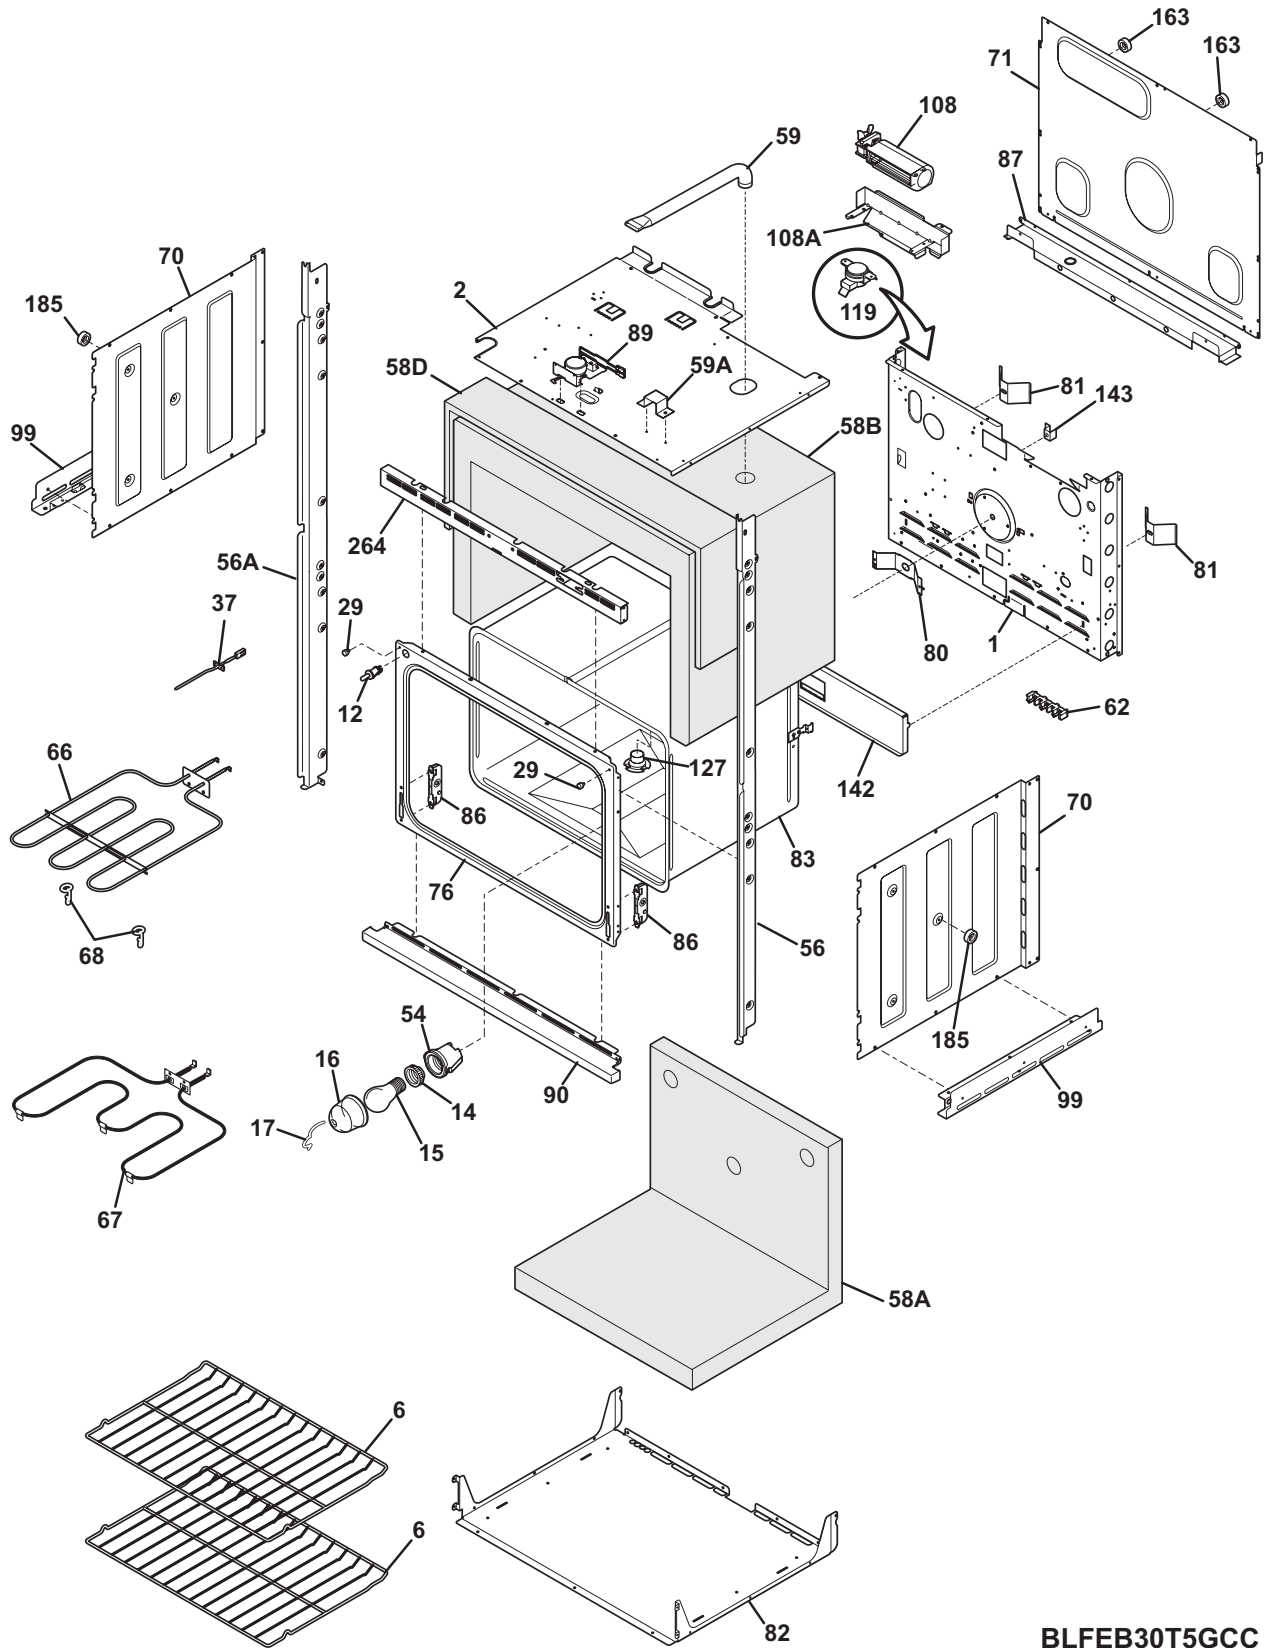

LOWER OVEN

BLFEB30T5GCC

LOWER OVEN

POS. NO	PART NO.	DESCRIPTION
1	318259220	Back, main
2	318258902	Shield, insulation, upper
6	318345207	Rack, oven
12	316445501	Switch, oven light, door frame
14	318224000	Receptacle, oven light
14*	318268099	Insulation, oven light
15	5303013071	Bulb/Lamp, light
16	08011086	Lens, oven light, glass
17	5304400195	Retainer, light cover
29	316517600	Spacer, oven door
37 #	316217002	Probe, oven temp
54	318222400	Housing, oven light
56	318903604	Trim, side filler, black, RH
56A	318903605	Trim, side filler, black, LH
58A	318386100	Insulation, oven wrapper
58B	318133791	Insulation, oven back, back/bottom
58D	318372006	Insulation, 1/2" thick, 43 x 9.5
59	318072560	Duct, oven vent
59A	318261600	Bracket, vent tube
62	316056000	Terminal Block
62*	5303323139	Screw, 10-24 x 0.906
62*	5303323144	Nut, 10-32
66 #	318255600	Element, broil, 2750W
67 #	318255401	Element, bake, 3400W
68	5304403015	Support, hanger, (4), broil element
70	318259100	Shield, insulation, sides, (2)
71	318260007	Panel, rear box
71*	318340201	Bracket, insul. panel
76	318056292	Front, oven
80	5303320846	Plate, oven mtg
81	318192400	Spring, oven
82	318258707	Shield, insulation, lower
83	318261403	Liner, oven assy
86	318561100	Receptacle, hinge, (2)
87	318260600	Bracket, cable mtg.
89 #	318261215	Motor, latch assy
* #	318402206	Wiring Harness, main, latch
* #	318199746	Wiring Harness, latch, NO BAS
* #	318199768	Wiring Harness, latch, BAS
90	318259701	Trim, oven front, black, bottom
99	318256201	Bracket, side, bottom, (2)
108#	318073028	Motor, blower
*	08016432	Screw, truss head, 8-18 x 0.375
108A	318251300	Bracket, fan support
119#	318004900	Switch, thermal
127	318317100	Adapter Assembly, vent tube, w/converter
142	318123910	Deflector
143	318172904	Support, wire
163	318531703	Spacer, (4)
185	318531800	Spacer, oven shield, (2)
264	318257801	Trim, oven, black, front
* #	318394442	Box & wires assy
* #	318370302	Wiring Harness, main
*	318165800	Spacer
*	5303211311	Screw, 8 x 0.500
*	5303323136	Screw ground
*	5303323277	Screw, 8-18 X 13/32
*	5304436875	Screw, 8-18 X 1/2, black